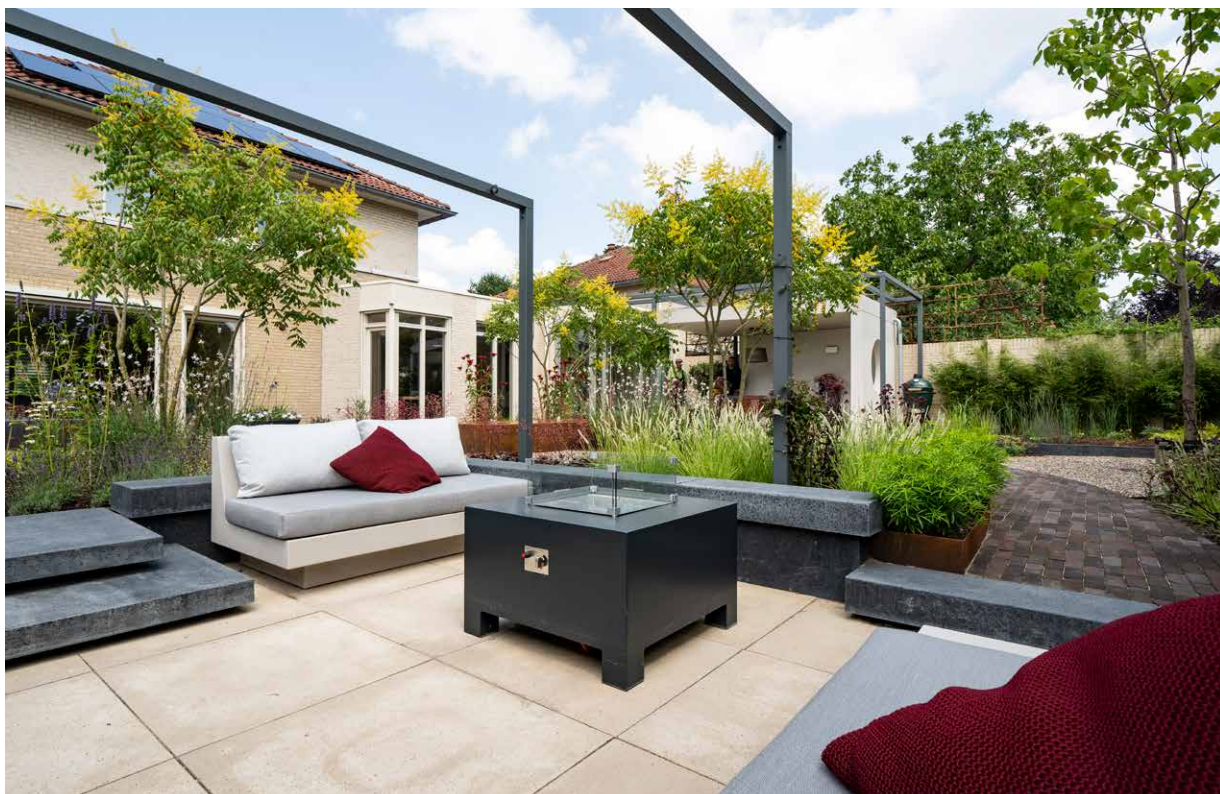

Laat u inspireren door onze
passie voor tuinperfectionisme
en de kracht van samenwerking.
Samen met onze partners
creëren we uw droomtuin tot
in het kleinste detail.

A photograph of a modern, dark-colored house with large windows and a flat roof, partially obscured by a dense forest of tall, leafy trees. A well-manicured lawn and a paved driveway with a blue car are visible in the foreground. The scene is bathed in bright, natural light, creating a serene and elegant atmosphere.

A photograph of a modern, two-story house with a dark grey facade and large windows. The house is situated on a hillside, surrounded by lush green trees. In the foreground, a paved path leads to a garden area with a series of wide, light-colored stone steps. The garden is filled with various plants, including yellow and red flowers. The sky is blue with some clouds.